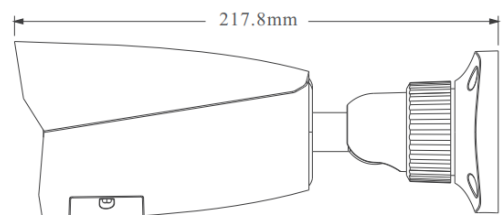

Dimensions:

Specifications:

Model	PLC-425M-THC-IR3 PM
Detector Type	12μm 256×192 Vanadium oxide uncooled focal plane detector
Response Waveband	8μm-14μm
NETD	≤50mK (@25°C, F#=1.0)
IRIS Type	Fixed Iris
Lens	3.2mm@F1.1, 7mm@F1.0
Field of View(H×V)	56°×42.2°, 24.8°×18.7°
Min. Focusing Distance	0.5 m 1.1m
Colour Palettes	Black hot, White hot, iron oxide red, etc.
Image Sensor	1/ 2.7" CMOS
Image Size	2592 × 1944
Electronic Shutter	1 s ~ 1 / 100000 s
Iris Type	Fixed Iris
Min. Illumination	0.02 lux@F1.6, AGC ON; 0 lux with IR 0.03 lux@F2.0, AGC ON; 0 lux with IR
Lens	4mm@F1.6, 8mm@F2.0
Field of View(H×V)	81°×56.7°, 38°×27.5°
Wide Dynamic Range	120dB
BLC	Yes
HLC	Yes
Defog	Yes
Digital NR	2D/3D DNR
Video Compression	H.265 +/ H.265 /H.264+ /H.264 / MJPEG
H.264 Compression Standard	Baseline Profile / Main Profile / High Profile
Bit Rate Type	VBR/CBR
Bit Rate	128Kbps~ 8Mbps
Resolution	Thermal: 256 × 192 Optical: 5MP (2592 × 1944), 4MP (2592 × 1520), 2K (2560 × 1440), 3MP (2304 × 1296),1080P (1920 × 1080), 720P (1280 × 720), D1, CIF, 480 × 240
Main Stream	Optical: 60Hz: 5MP/4MP/2K/3MP/1080P/720P (1~30fps); 50Hz: 5MP/4MP/2K/3MP/1080P/720P (1~25fps) Thermal: 60Hz: 256 × 192 (the resolution of output image is 720P) (1~30fps); 50Hz: 256 × 192 (the resolution of output image is 720P) (1~25fps)
Sub Stream	Optical: 60Hz: 720P/D1/CIF (1~30fps); 50Hz: 720P/D1/CIF (1~25fps) Thermal: 60Hz: 256 × 192 (the resolution of output image is 640×480) (1~30fps); 50Hz: 256 × 192 (the resolution of output image is 640×480) (1~25fps)