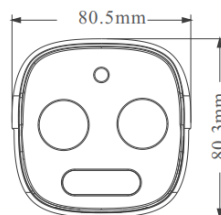

Dimensions:

Specifications:

Model	PLC-425M-THC-IR3 PM
Detector Type	12μm 256×192 Vanadium oxide uncooled focal plane detector
Response Waveband	8μm-14μm
NETD	≤50mK (@25°C, F#=1.0)
IRIS Type	Fixed Iris
Lens	3.2mm@F1.1, 7mm@F1.0
Field of View(H×V)	56°×42.2°, 24.8°×18.7°
Min. Focusing Distance	0.5 m 1.1m
Colour Palettes	Black hot, White hot, iron oxide red, etc.
Image Sensor	1/ 2.7" CMOS
Image Size	2592 × 1944
Electronic Shutter	1 s ~ 1 / 100000 s
Iris Type	Fixed Iris
Min. Illumination	0.02 lux@F1.6, AGC ON; 0 lux with IR 0.03 lux@F2.0, AGC ON; 0 lux with IR
Lens	4mm@F1.6, 8mm@F2.0
Field of View(H×V)	81°×56.7°, 38°×27.5°
Wide Dynamic Range	120dB
BLC	Yes
HLC	Yes
Defog	Yes
Digital NR	2D/3D DNR
Video Compression	H.265 +/ H.265 /H.264+ /H.264 / MJPEG
H.264 Compression Standard	Baseline Profile / Main Profile / High Profile
Bit Rate Type	VBR/CBR
Bit Rate	128Kbps~ 8Mbps
Resolution	Thermal: 256 × 192 Optical: 5MP (2592 × 1944), 4MP (2592 × 1520), 2K (2560 × 1440), 3MP (2304 × 1296),1080P (1920 × 1080), 720P (1280 × 720), D1, CIF, 480 × 240
Main Stream	Optical: 60Hz: 5MP/4MP/2K/3MP/1080P/720P (1~30fps); 50Hz: 5MP/4MP/2K/3MP/1080P/720P (1~25fps) Thermal: 60Hz: 256 × 192 (the resolution of output image is 720P) (1~30fps); 50Hz: 256 × 192 (the resolution of output image is 720P) (1~25fps)
Sub Stream	Optical: 60Hz: 720P/D1/CIF (1~30fps); 50Hz: 720P/D1/CIF (1~25fps) Thermal: 60Hz: 256 × 192 (the resolution of output image is 640×480) (1~30fps); 50Hz: 256 × 192 (the resolution of output image is 640×480) (1~25fps)